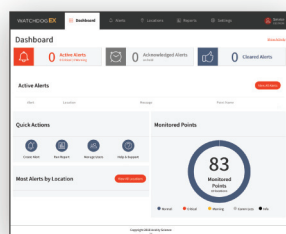

WATCHDOG EX™

Extended Monitoring & Control

new

They say you can't teach an old dog new tricks.
We say **raise your expectations.**

Welcome to Watchdog EX. Watchdog EX is a cloud based vivarium management system that allows you to control and monitor the environmental conditions and watering equipment in your animal rooms. Designed for both new vivariums and existing facilities, Watchdog EX monitors the things that matter most. This new solution provides greater flexibility for mixing/matching current hardware technologies. Watchdog EX is designed with the latest software development processes thereby allowing quick and easy adaption of future technologies, features, and hardware. Watchdog EX also connects to the Aircuity system allowing you to take advantage of the powerful features both systems have to offer.

WATCHDOG EX™

Extended Monitoring & Control

Watchdog EX™ is ready for the systems and hardware of the future.

And is compatible with Edstrom legacy monitoring systems.

What Watchdog EX Does

Watchdog EX is a complete vivarium management system to protect animal health, improve productivity, and assist with FDA and AAALAC compliance. Watchdog EX keeps accurate records of many analog or digital data parameters. Data readings are automatically taken at user-defined intervals and stored in a cloud database. Creating, printing, or emailing useful reports is easily done and can help verify environmental conditions. If a parameter is critical to your facility's operation, Watchdog EX can notify you anytime/anywhere via email, text message, or phone call.