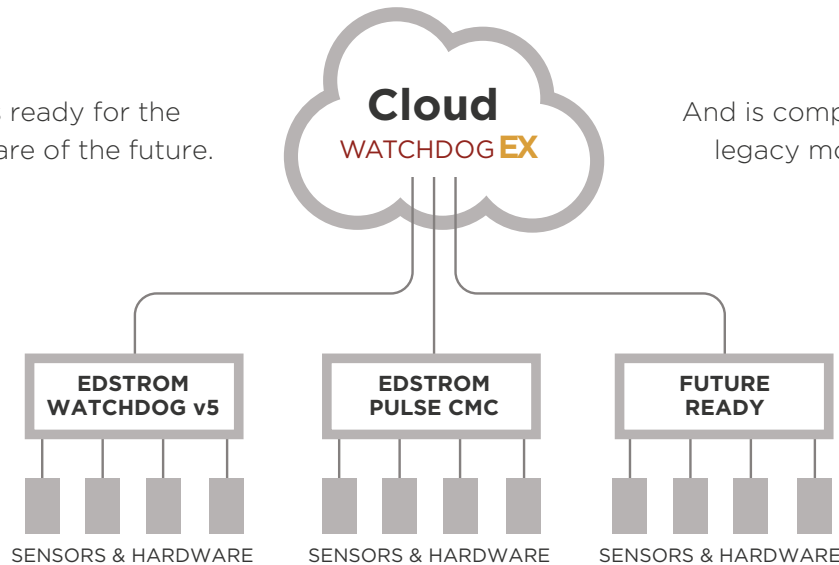

What's new? ✓ New Mobility ✓ Cloud-based ✓ Secure ✓ Easier-to-Use

- Backwards compatibility with Edstrom monitoring systems Pulse CMC™ and Watchdog v5.
- Contemporary user interface (UI) with enhanced and interactive mobile experience.
- Improved notifications to personnel at any time of day or night via e-mail, text messaging, and phone call.
- Collecting, recording, and storing data on the Watchdog EX Cloud.
- Controlling and monitoring automated watering systems (notifying personnel if leaks or other abnormalities are detected)
- BACnet communications protocol with a building automation system.
- Improve productivity, and assists with FDA and AAALAC compliance.
- Simplified alerts, notifications and acknowledgments.
- Control who is allowed access to each room in a facility. All access attempts create a date and time stamped log entry. This reduces unnecessary intrusions protecting the animals and research.
- Designed on a platform to easily expand with new features and intelligent hardware components, keeping your facility current with the times.

WATCHDOG EX™

Extended Monitoring & Control

Watchdog EX™ is ready for the systems and hardware of the future.

And is compatible with Edstrom legacy monitoring systems.

What Watchdog EX Does

Watchdog EX is a complete vivarium management system to protect animal health, improve productivity, and assist with FDA and AAALAC compliance. Watchdog EX keeps accurate records of many analog or digital data parameters. Data readings are automatically taken at user-defined intervals and stored in a cloud database. Creating, printing, or emailing useful reports is easily done and can help verify environmental conditions. If a parameter is critical to your facility's operation, Watchdog EX can notify you anytime/anywhere via email, text message, or phone call.